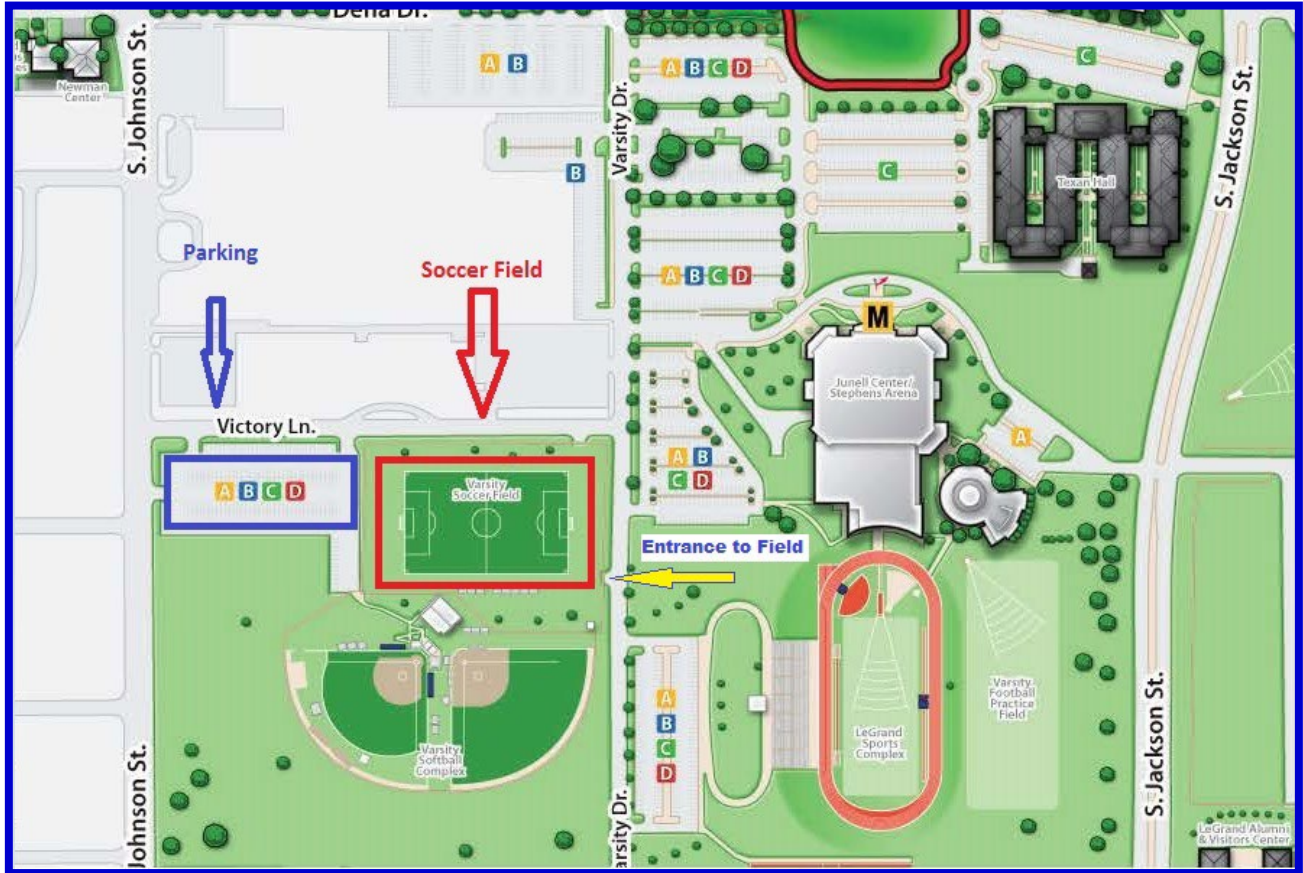

## Maps & Directions

The Soccer Field is located on the corner of University Drive & Victory Lane

The Soccer Field is outlined by the Red box.

Parking is outlined by the Blue box.

If you require a GPS location, please go to google maps and type in ASU Soccer Field.